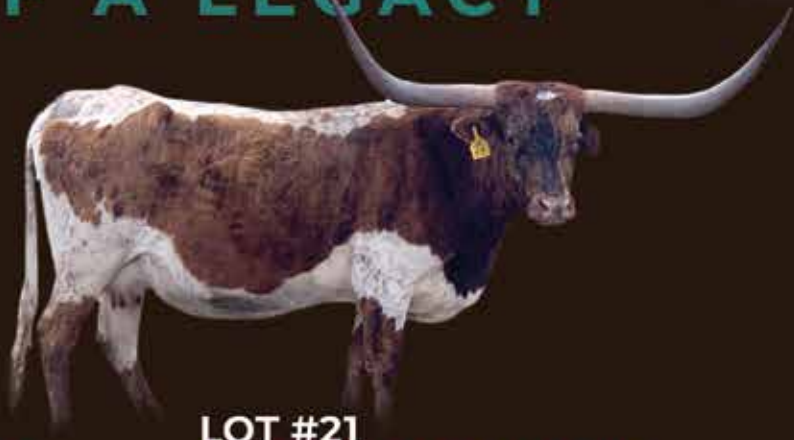

LOT #21

HL AMAZON'S GRACE

DOB 9/1/13 • WS AMAZON X HL OLIVIA GRACE