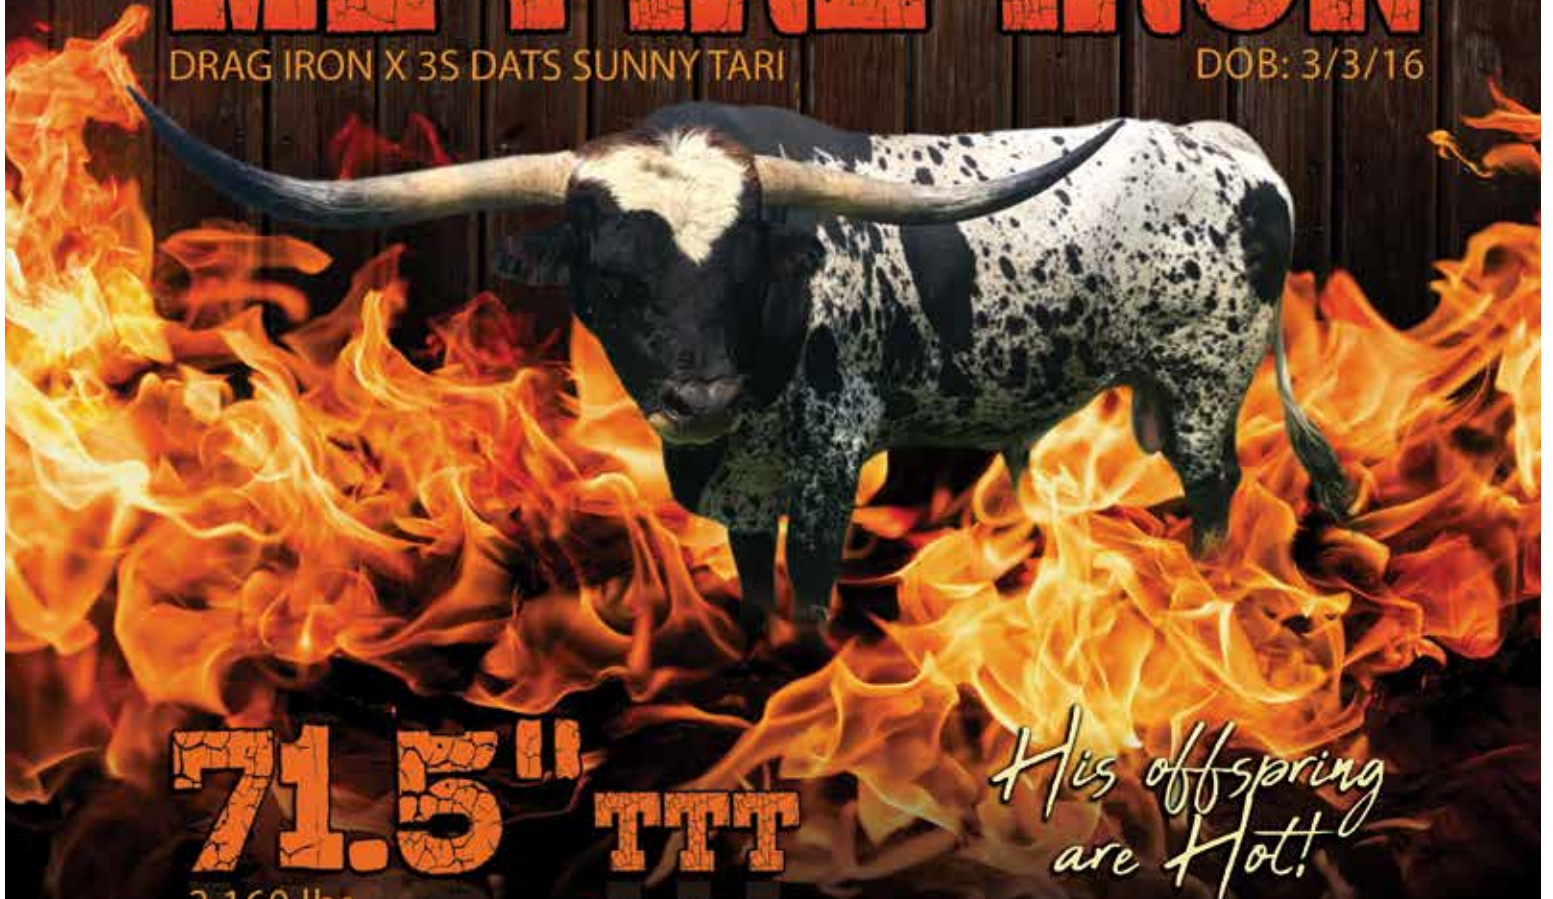

ML FIRE IRON

DRAG IRON X 3S DATS SUNNY TARI

DOB: 3/3/16