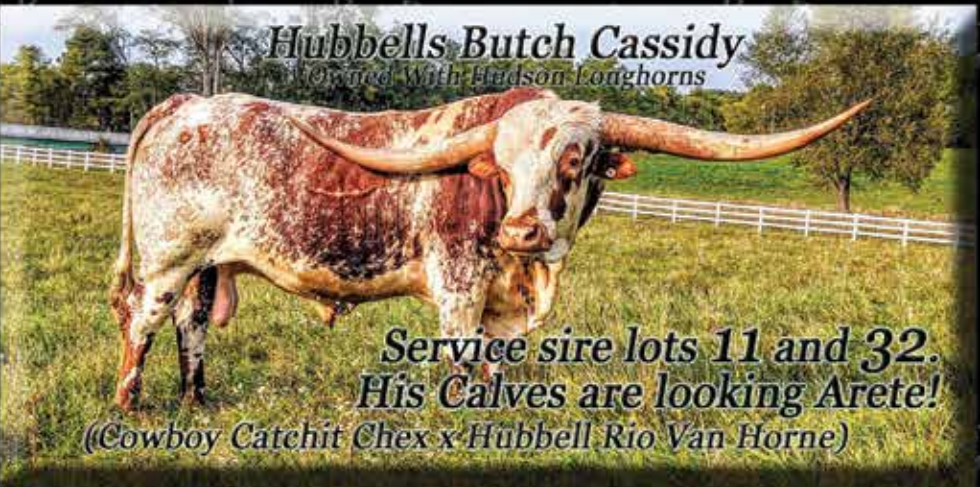

Hubbells Butch Cassidy

Owned With Hudson Longhorns

Service sire lots 11 and 32.
His Calves are looking Arete!

((Cowboy Catchit Chex x Hubbell Rio Van Horne)